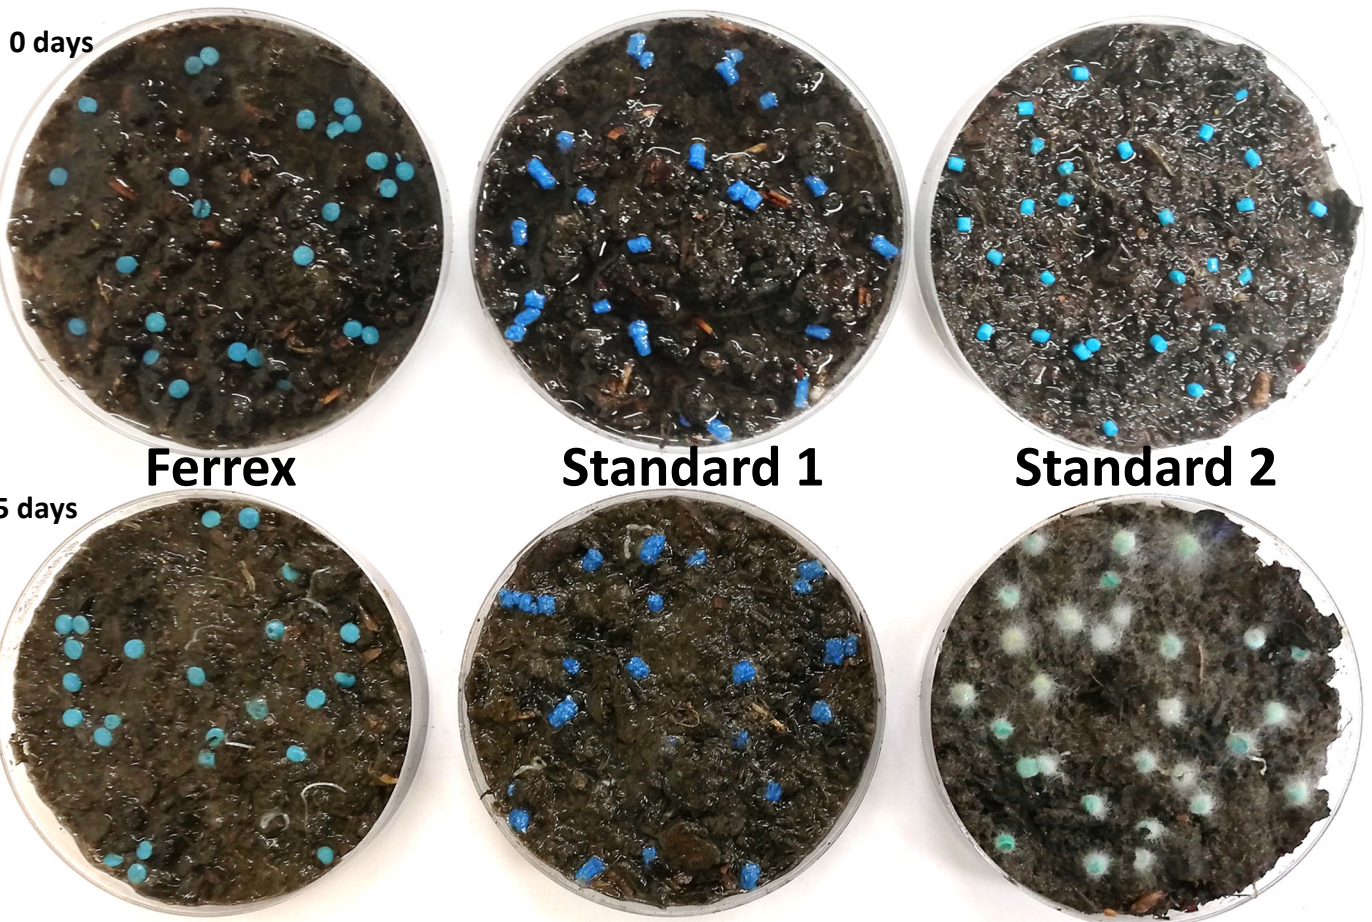

# FERREX

Why it's the best!

This precision manufacturing process also ensures that Ferrex lentils retain their colour and provides excellent resistance to mould in difficult conditions

For more information please contact:

Sipcam UK 01763 212 100 (info@sipcamuk.co.uk)

Ferrex (MAPP 19138) is a slug lentil containing 2.5 % anhydrous ferric phosphate